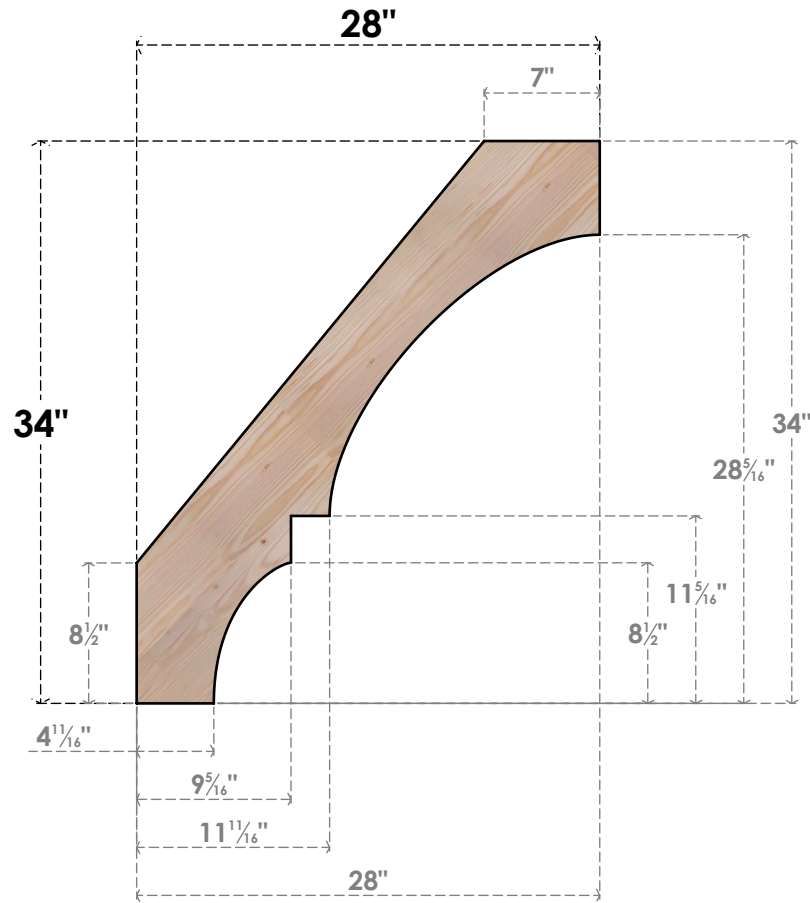

BRC06X28X34BOA00SDF

5 1/2"W X 28"D X 34"H BALBOA SMOOTH BRACE, DOUGLAS FIR

SIDE

FRONT

EKENA MILLWORK
 2300 WEST MAIN ST.
 CLARKSVILLE, TX 75426
 TOLL FREE: 866-607-0453
 WWW.EKENAMILLWORK.COM

NOTES

1. INSTALLATION TO BE COMPLETED IN ACCORDANCE WITH MANUFACTURER'S SPECIFICATIONS.
2. DRAWING MAY NOT BE TO SCALE
3. THIS DRAWING IS INTENDED FOR DESIGN AND PLANNING PURPOSES ONLY.
4. ALL INFORMATION CONTAINED HEREIN WAS CURRENT AT THE TIME OF DEVELOPMENT BUT MUST BE REVIEWED AND APPROVED BY THE PRODUCT MANUFACTURER TO BE CONSIDERED ACCURATE.
5. PRODUCTS ARE NOT KILN DRIED. THIS ITEM IS UNIQUE AND WILL CONTAIN THE NATURAL VARIATIONS THAT THE WOOD SPECIES OFFERS. THIS MAY RESULT IN VARIATIONS UP TO 1/4"